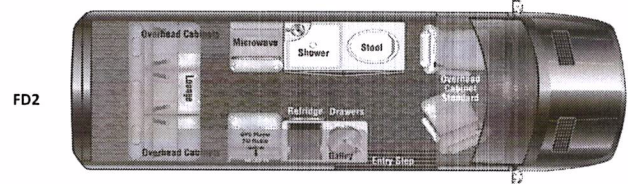

Arctic White N/C
 Iridium Silver \$1,945
 Jet Black \$1,945
 Selenite Gray \$1,945
 Magna Silver Satin Exterior Finish \$11,995

AVAILABLE OPTIONS

Front Spoiler with Lights \$1,945
 Wireless Internet Router & Apple TV \$2,545
 600 Amp Hr Lithium Eco-Freedom Pkg. \$19,495
 100 Amp Hr. Lithium Battery w/ BMS \$1,945
 Complete Roof Rack w/ Ladder \$6,895