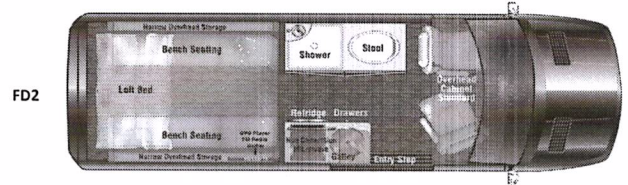

PIPING AND STICH COLOR

Sand N/C
 Black N/C
 Medium Graphite N/C
 Truffle N/C
 Milkweed N/C

WOOD COLOR

Black Burl N/C
 Walnut Burl N/C
 Ash N/C
 Black Denali N/C
 Satin Interior Wood Finish \$2,245

EXTERIOR COLOR

Arctic White N/C
 Iridium Silver \$1,945
 Jet Black \$1,945
 Selenite Gray \$1,945
 Magna Silver Satin Exterior Finish \$11,995

AVAILABLE OPTIONS

Front Spoiler with Lights \$1,945
 Wireless Internet Router & Apple TV \$2,545
 600 Amp Hr Lithium Eco-Freedom Pkg. \$19,495
 100 Amp Hr. Lithium Battery w/ BMS \$1,945
 Complete Roof Rack w/ Ladder \$6,895